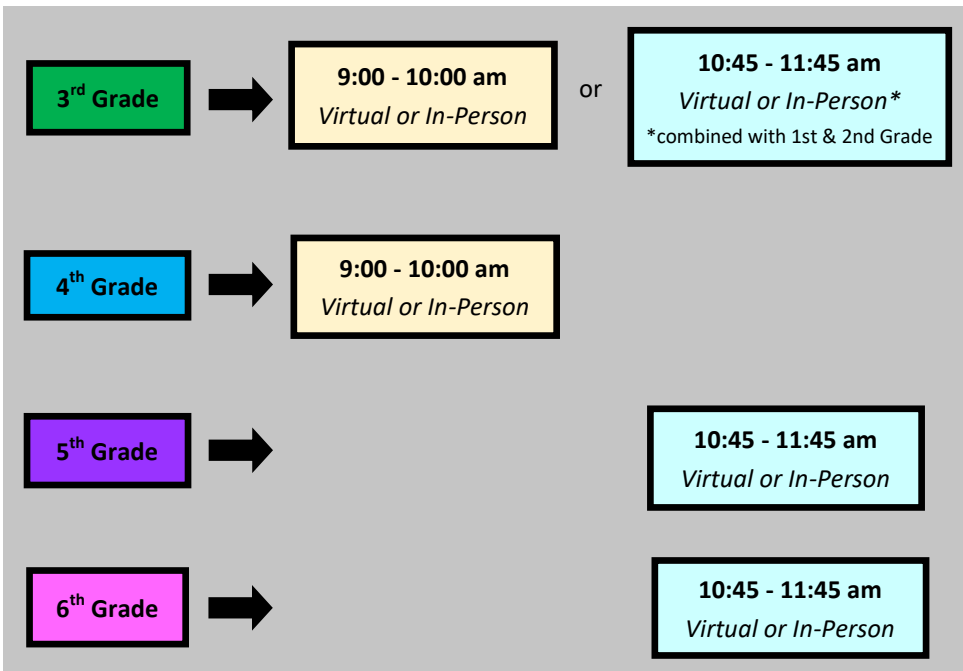

Sunday Religious School Options (K-7th Grade)

Temple Beth-El 2020-21 Slavin-Malkin Religious School *In-person and Virtual Learning Options*

If you have any questions about the options listed here or need a more personalized approach, please reach out to:
Director of Congregational Learning
Ari Moffic arimoffic@templebeth-el.org