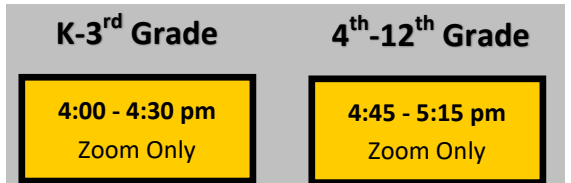

Music at TBE: Every Saturday