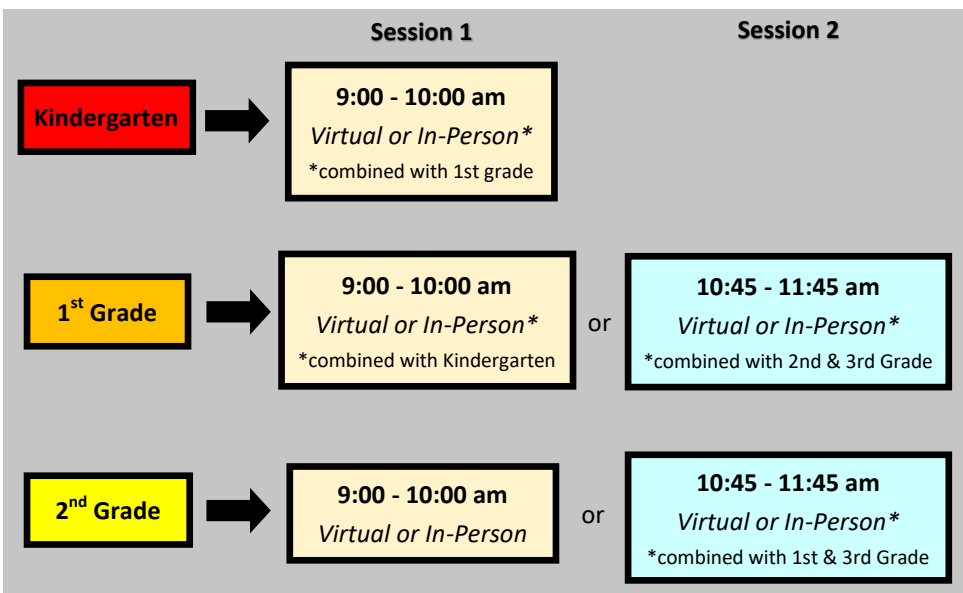

Sunday Religious School Options (K-7th Grade)

Temple Beth-El 2020-21 Slavin-Malkin Religious School *In-person and Virtual Learning Options*

If you have any questions about the options listed here or need a more personalized approach, please reach out to:
Director of Congregational Learning
Ari Moffic arimoffic@templebeth-el.org

Hebrew School Options (3rd - 6th Grade)

Music at TBE: Every Saturday

Teen Limud (8th-12th) Every Wednesday

2020-21 Religious & Hebrew School Teachers

K/1st Grade: Sharon Gross
2nd Grade: Deborah Cohen
3rd Grade: Rabbi Ari
4th Grade: Raquel Devience
5th Grade: Deborah Cohen
6th Grade: Rabbi Ari