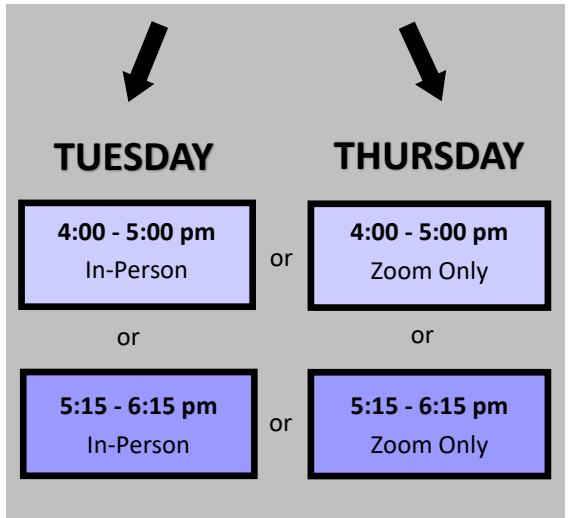

Sunday Religious School Options (K-7th Grade)

Temple Beth-El 2020-21 Slavin-Malkin Religious School *In-person and Virtual Learning Options*

If you have any questions about the options listed here or need a more personalized approach, please reach out to:
Director of Congregational Learning
Ari Moffic arimoffic@templebeth-el.org

Hebrew School Options (3rd - 6th Grade)

Music at TBE: Every Saturday

Teen Limud (8th-12th) Every Wednesday

2020-21 Religious & Hebrew School Teachers

K/1st Grade: Sharon Gross
2nd Grade: Deborah Cohen
3rd Grade: Rabbi Ari
4th Grade: Raquel Devience
5th Grade: Deborah Cohen
6th Grade: Rabbi Ari