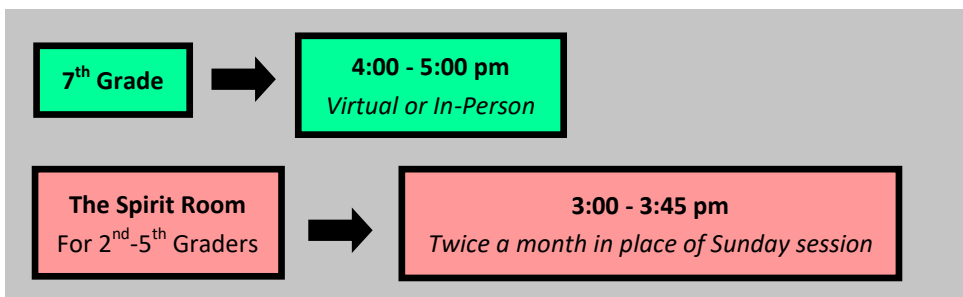

Hebrew School Options (3rd - 6th Grade)